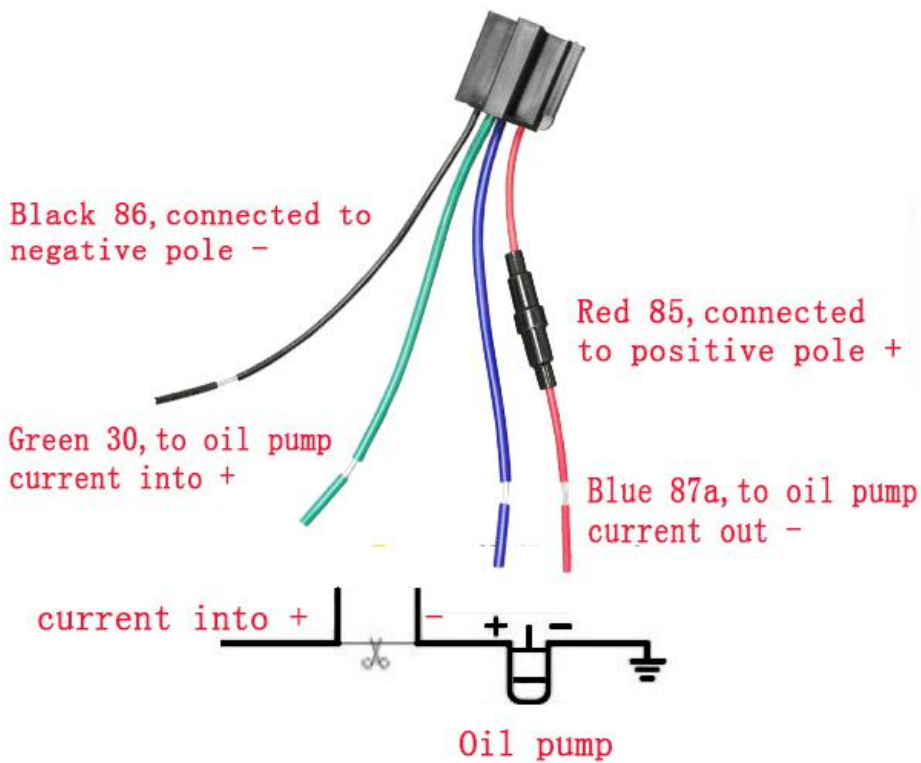

① **Functions and Product parameters**

- ◆ Real-time Tracking ◆ Historical Route
- ◆ Geo-fence ◆ Arm/disarm
- ◆ Cut and resume oil remotely
- ◆ Vibration/overspeed alarm

Bands	GSM 900/1900MHz
Network	GSM/GPRS
Working Voltage	9-36V
Locating Time	Cold start 35s-120s
	Warm start 21s

Location accuracy	10 meters (3D positioning mode)
Operating temperature	-20°C~+55°C
Dimension	30*30*54mm
Weight	50g

② **Device Activation and Connection Diagram**

1. Open the top cover and insert the SIM card (support NANO card), the gap down.

2. Close the cap and insert it with the oil cut line (please see the right picture for cable-connecting, be careful not to insert the wrong way).

Wiring diagram for cars:

Remark: if you want to cut off the oil, it needs to connect external power, do not use the built-in battery.