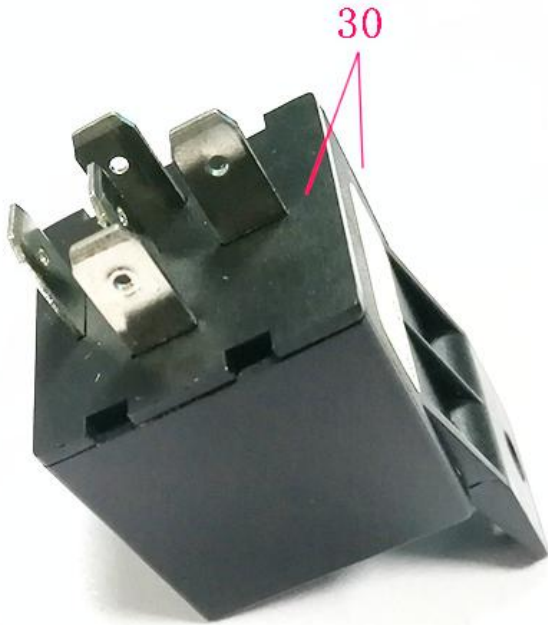

① **Functions and Product parameters**

- ◆ Real-time Tracking ◆ Historical Route
- ◆ Geo-fence ◆ Arm/disarm
- ◆ Cut and resume oil remotely
- ◆ Vibration/overspeed alarm

Bands	GSM 900/1900MHz
Network	GSM/GPRS
Working Voltage	9-36V
Locating Time	Cold start 35s-120s
	Warm start 21s

Location accuracy	10 meters (3D positioning mode)
Operating temperature	-20°C~+55°C
Dimension	30*30*54mm
Weight	50g

② **Device Activation and Connection Diagram**

1. Open the top cover and insert the SIM card (support NANO card), the gap down.

2. Close the cap and insert it with the oil cut line (please see the right picture for cable-connecting, be careful not to insert the wrong way).

Wiring diagram for cars:

Remark: if you want to cut off the oil, it needs to connect external power, do not use the built-in battery.